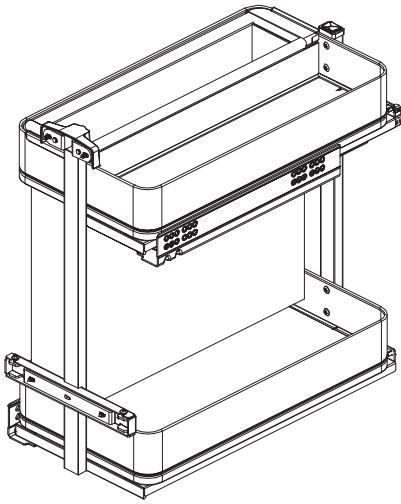

HARMONY PULL-OUT RACK WITH BASKETS AND BREAD BASKET WITH SOFT CLOSING

1 SET Frame	1 SET Slide		
1 PCS Upper cover	1 SET Lower panel connector	10 PCS 4 x 16 countersunk wooden screw	1 PCS Slide template
1 PCS Door panel connector	1 PCS M4 x 8 flat head machine screw	4 PCS 4 x 16 flat head self-tapping screw	4 PCS M6 x 7 set screw
1 PCS Slide spacer shim	2 PCS M4 x 12 flat head machine screw	2 PCS M4 x 16 flat head machine screw	