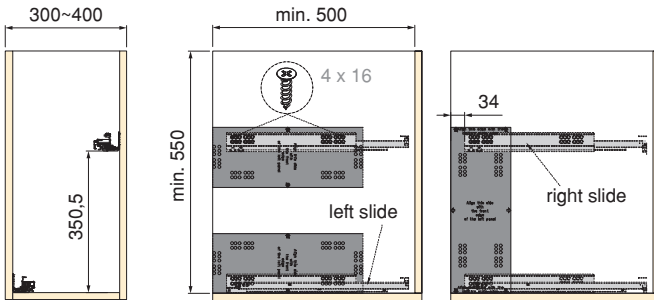

1 SET Frame	1 SET Slide		
1 PCS Upper cover	1 SET Lower panel connector	10 PCS 4 x 16 countersunk wooden screw	1 PCS Slide template
1 PCS Door panel connector	1 PCS M4 x 8 flat head machine screw	4 PCS 4 x 16 flat head self-tapping screw	4 PCS M6 x 7 set screw
1 PCS Slide spacer shim	2 PCS M4 x 12 flat head machine screw	2 PCS M4 x 16 flat head machine screw	