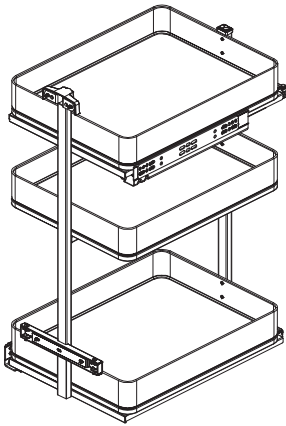

1 SET Frame	1 SET Slide		
1 PCS Upper cover	1 SET Lower panel connector	10 PCS 4 x 16 countersunk wooden screw	1 PCS Slide template
1 PCS Door panel connector	1 PCS M4 x 8 flat head machine screw	4 PCS 4 x 16 flat head self-tapping screw	4 PCS M6 x 7 set screw
1 PCS Slide spacer shim	2 PCS M4 x 12 flat head machine screw	2 PCS M4 x 16 flat head machine screw	