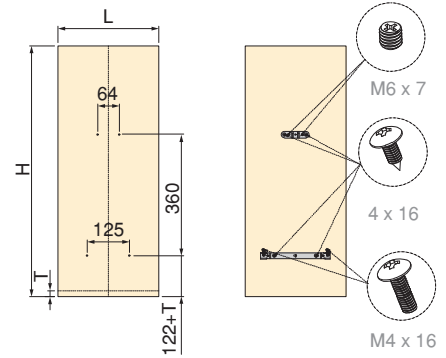

1 SET Frame	1 SET Slide		
1 PCS Upper cover	1 SET Lower panel connector	10 PCS 4 x 16 countersunk wooden screw	1 PCS Slide template
1 PCS Door panel connector	1 PCS M4 x 8 flat head machine screw	4 PCS 4 x 16 flat head self-tapping screw	4 PCS M6 x 7 set screw
1 PCS Slide spacer shim	2 PCS M4 x 12 flat head machine screw	2 PCS M4 x 16 flat head machine screw	