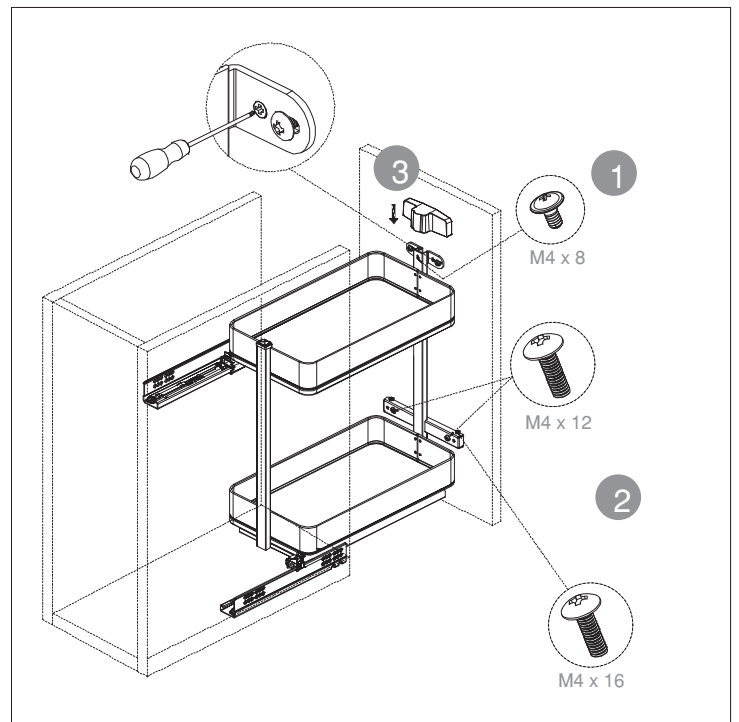

1 SET Frame	1 SET Slide		
1 PCS Upper cover	1 SET Lower panel connector	10 PCS 4 x 16 countersunk wooden screw	1 PCS Slide template
1 PCS Door panel connector	1 PCS M4 x 8 flat head machine screw	4 PCS 4 x 16 flat head self-tapping screw	4 PCS M6 x 7 set screw
1 PCS Slide spacer shim	2 PCS M4 x 12 flat head machine screw	2 PCS M4 x 16 flat head machine screw	