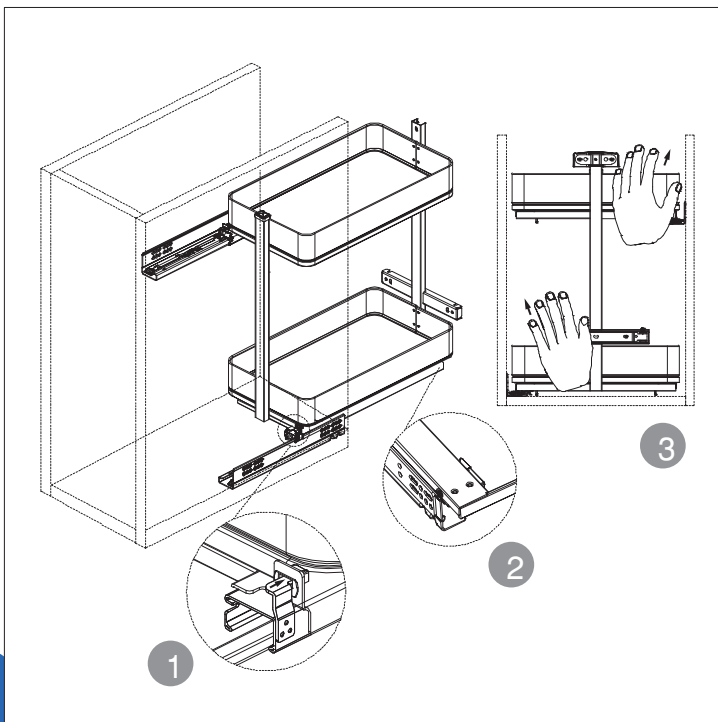

1 SET Frame	1 SET Slide		
1 PCS Upper cover	1 SET Lower panel connector	10 PCS 4 x 16 countersunk wooden screw	1 PCS Slide template
1 PCS Door panel connector	1 PCS M4 x 8 flat head machine screw	4 PCS 4 x 16 flat head self-tapping screw	4 PCS M6 x 7 set screw
1 PCS Slide spacer shim	2 PCS M4 x 12 flat head machine screw	2 PCS M4 x 16 flat head machine screw	