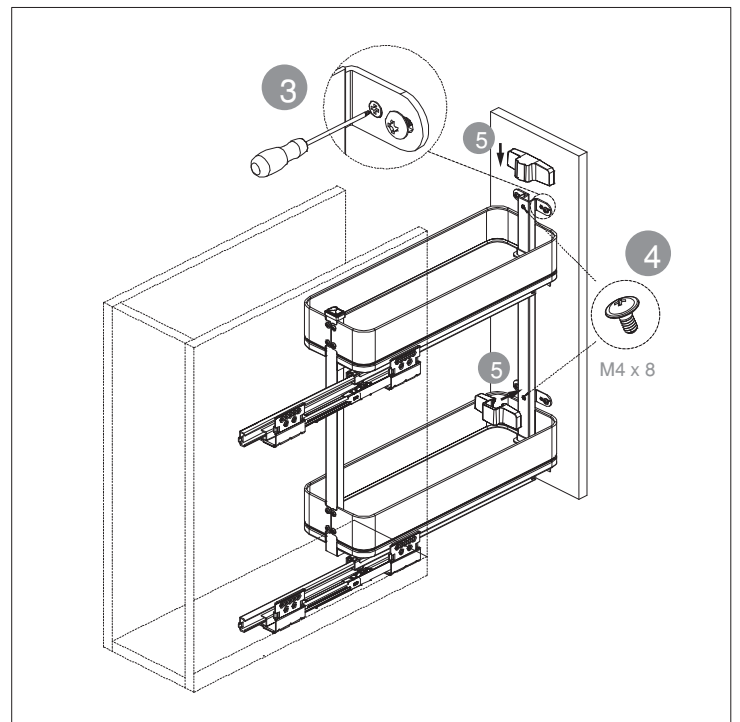

1 SET Frame	1 SET Slide		
1 PCS Upper cover	1 PCS Lower cover	10 PCS 4 x 16 countersunk wooden screw	1 PCS Slide template
2 PCS Door panel connector	2 PCS M4 x 8 flat head machine screw	4 PCS 4 x 14 flat head self-tapping screw	4 PCS M6*4.5 set screw

1 SET  Frame	1 SET  Slide		
1 PCS  Upper cover	1 PCS  Lower cover	10 PCS  4 x 16 countersunk wooden screw	1 PCS  Slide template
2 PCS  Door panel connector	2 PCS  M4 x 8 flat head machine screw	4 PCS  4 x 14 flat head self-tapping screw	4 PCS  M6*4.5mm set screw