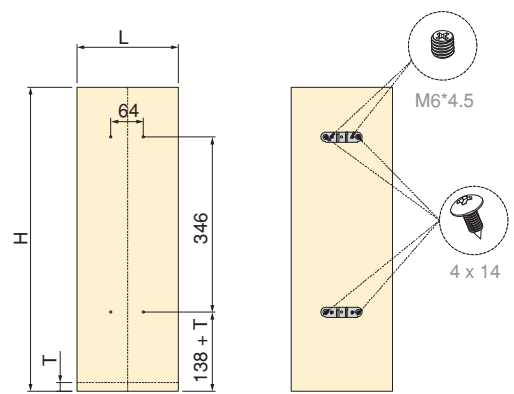

1 SET Frame	1 SET Slide		
1 PCS Upper cover	1 PCS Lower cover	10 PCS 4 x 16 countersunk wooden screw	1 PCS Slide template
2 PCS Door panel connector	2 PCS M4 x 8 flat head machine screw	4 PCS 4 x 14 flat head self-tapping screw	4 PCS M6*4.5 set screw

1 SET  Frame	1 SET  Slide		
1 PCS  Upper cover	1 PCS  Lower cover	10 PCS  4 x 16 countersunk wooden screw	1 PCS  Slide template
2 PCS  Door panel connector	2 PCS  M4 x 8 flat head machine screw	4 PCS  4 x 14 flat head self-tapping screw	4 PCS  M6*4.5mm set screw