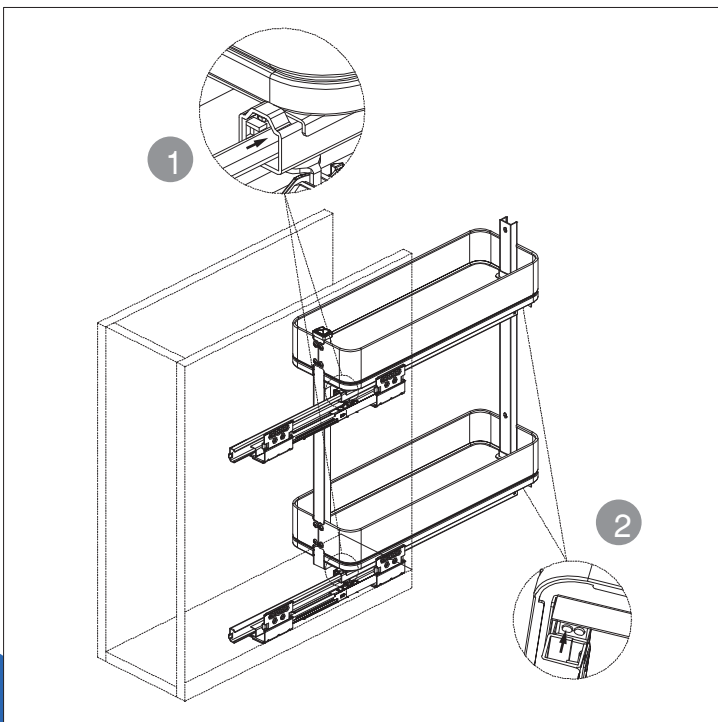

1 SET Frame	1 SET Slide		
1 PCS Upper cover	1 PCS Lower cover	10 PCS 4 x 16 countersunk wooden screw	1 PCS Slide template
2 PCS Door panel connector	2 PCS M4 x 8 flat head machine screw	4 PCS 4 x 14 flat head self-tapping screw	4 PCS M6*4.5 set screw

1 SET  Frame	1 SET  Slide		
1 PCS  Upper cover	1 PCS  Lower cover	10 PCS  4 x 16 countersunk wooden screw	1 PCS  Slide template
2 PCS  Door panel connector	2 PCS  M4 x 8 flat head machine screw	4 PCS  4 x 14 flat head self-tapping screw	4 PCS  M6*4.5mm set screw