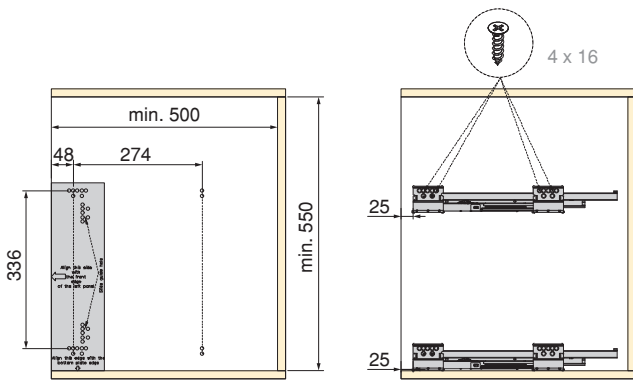

1 SET Frame	1 SET Slide		
1 PCS Upper cover	1 PCS Lower cover	10 PCS 4 x 16 countersunk wooden screw	1 PCS Slide template
2 PCS Door panel connector	2 PCS M4 x 8 flat head machine screw	4 PCS 4 x 14 flat head self-tapping screw	4 PCS M6*4.5 set screw

1 SET  Frame	1 SET  Slide		
1 PCS  Upper cover	1 PCS  Lower cover	10 PCS  4 x 16 countersunk wooden screw	1 PCS  Slide template
2 PCS  Door panel connector	2 PCS  M4 x 8 flat head machine screw	4 PCS  4 x 14 flat head self-tapping screw	4 PCS  M6*4.5mm set screw