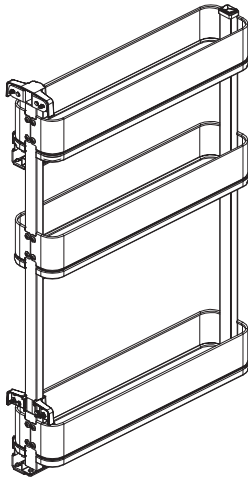

1 SET Frame	1 SET Slide		
1 PCS Upper cover	1 PCS Lower cover	10 PCS 4 x 16 countersunk wooden screw	1 PCS Slide template
2 PCS Door panel connector	2 PCS M4 x 8 flat head machine screw	4 PCS 4 x 14 flat head self-tapping screw	4 PCS M6*4.5 set screw

1 SET  Frame	1 SET  Slide		
1 PCS  Upper cover	1 PCS  Lower cover	10 PCS  4 x 16 countersunk wooden screw	1 PCS  Slide template
2 PCS  Door panel connector	2 PCS  M4 x 8 flat head machine screw	4 PCS  4 x 14 flat head self-tapping screw	4 PCS  M6*4.5mm set screw